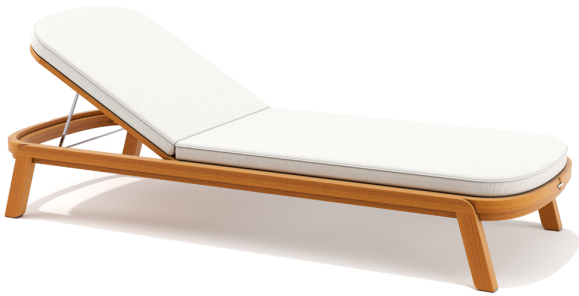

Coral Sunlounger

Key Features

- Removable upholstery for ease of cleaning and replacement.
- Stainless steel 'Dovetail' details.
- Suitable for a marine environment.
- See our maintenance & aftercare page for how to ensure this piece remains luxurious for as long as possible.

Specification

Length: 2175mm | Height: 370mm | Width: 826mm

Materials

Oiled Teak

High-Gloss
Teak

Oiled
Mahogany

High-Gloss
Stained
Mahogany

Mirror-
Polished
Stainless
Steel

High-Gloss
Snow White
Lacquer

Custom
Colour
Lacquer

Beach Club
Teak