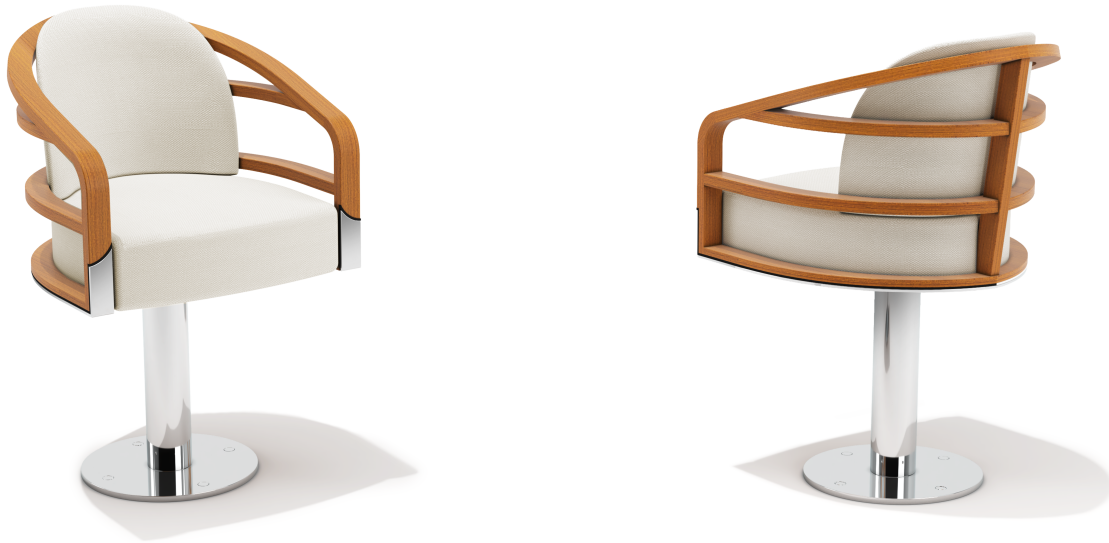

EYF2024 Bar Stool

Key Features

- Beach Club-inspired slatted side and backrest components for convenient cleaning
- Mirror polished stainless steel rotating plinth and base with armrest and spine trim
- Stitched leather plinth overlay
- Upholstered seat and backrest

Specification

NJF REF: EYF2024

Width: 570mm | Height: 895mm | Depth: 615mm | Fabric qty: 2m

Seat height: 580mm | Seat depth: 450mm

Materials