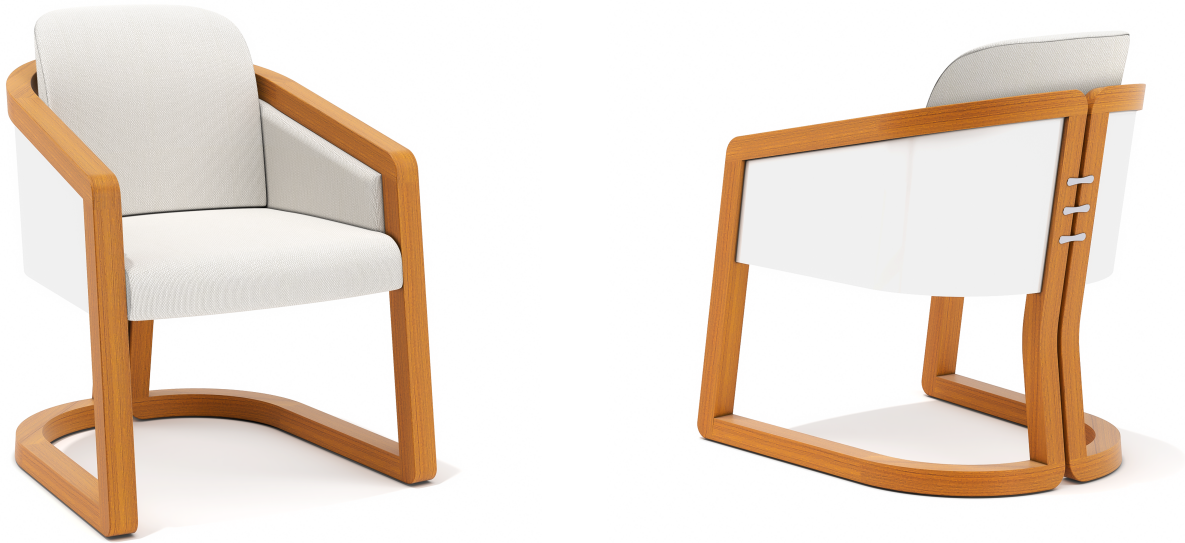

# EYF2522 Worth Dining Chair

## Key Features

- Removable upholstery for ease of cleaning and replacement.
- Stainless Steel 'Dovetail' back shell details.
- Suitable for a marine environment.
- See our maintenance & aftercare page for how to ensure this piece remains luxurious for as long as possible.

## Specification

Width: 640mm | Height: 800mm | Depth: 700mm