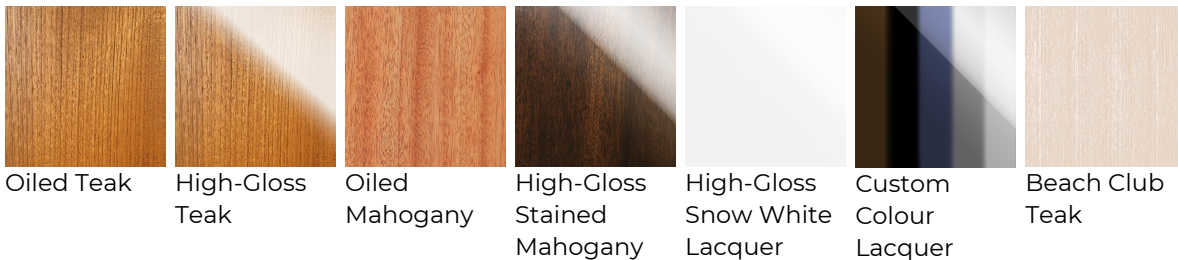

# EYF2522 Worth Dining Chair

## Materials

Oiled Teak

High-Gloss  
Teak

Oiled  
Mahogany

High-Gloss  
Stained  
Mahogany

High-Gloss  
Snow White  
Lacquer

Custom  
Colour  
Lacquer

Beach Club  
Teak