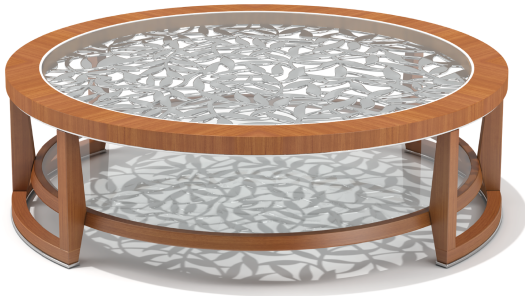

EYF6007 Coffee Table

Key Features

- Mirror polished stainless steel fretwork with glass cover table top
- Tapered legs with crescent base
- Mirror polished stainless top and bottom trim
- Low iron glass bottom shelf

Specification

NJF REF: EYF6007

Width: 1200mm | Height: 363mm | Depth: 1227mm

Materials

Oiled-Mahogany

Oiled-Teak

Bleached-Teak

High-Gloss-Teak

High-Gloss-Stained-Mahogany

Custom-Colour-Lacquer

Mirror-Polished-Stainless-Steel

Low-Iron-Glass