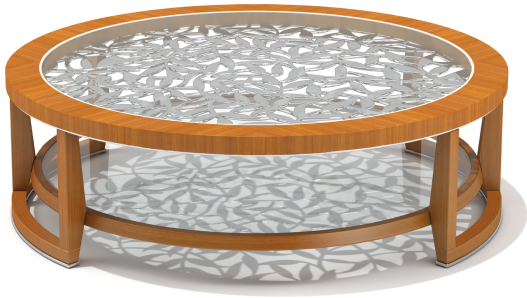

EYF6007 Coffee Table

Key Features

- Mirror polished stainless steel fretwork with glass cover table top
- Tapered legs with crescent base
- Mirror polished stainless top and bottom trim
- Low iron glass bottom shelf

Specification

NJF REF: EYF6007

Width: 1200mm | Height: 365mm | Depth: 1200mm

Materials

Oiled
Mahogany

Oiled Teak

Beach Club
Teak

High-Gloss
Teak

High-Gloss
Stained
Mahogany

Custom
Colour
Lacquer

Mirror-
Polished
Stainless
Steel

Low-Iron
Glass